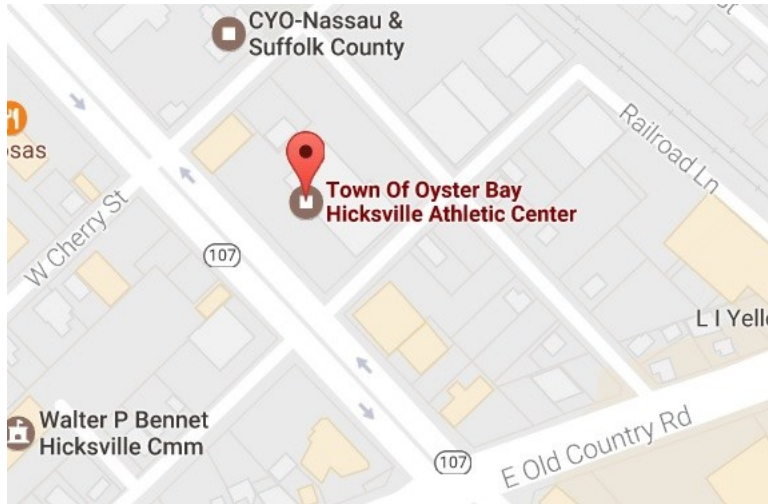

Town of Oyster Bay (TOB PAL) Hicksville Athletic Center

GPS Address: 167 South Broadway, Hicksville

Take Wantagh Parkway heading North. Exit at Old Country Road East. Go about 1.7 miles and make a left on Broadway. The facility is a block up on the right hand side.

Alternate – Take Seaford/Oyster Bay heading North and exit at Old County Road West. Take Old Country Road West and make a right on Broadway.