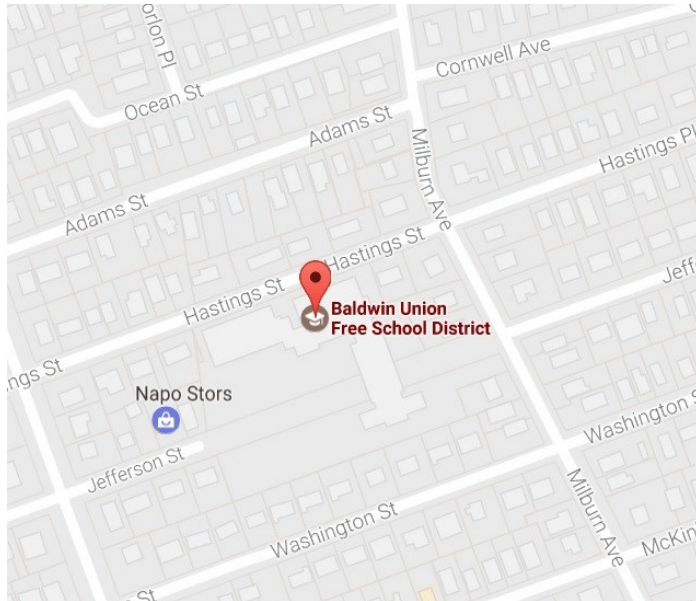

## Baldwin PAL Gym

**GPS Address: 960 Hastings Street Baldwin, NY**

Take Southern State Pkwy West to the Meadowbrook Pkwy. Go South on Meadowbrook Pkwy., get off at Merrick Rd. West. Drive thru Freeport, you will make a LEFT on Milburn Ave. (landmark will be a lake and The Coral House restaurant on Right Hand side). Continue on Milburn Ave. south, go thru the Atlantic Ave. intersection. At the Second Stop Sign after the Atlantic Ave, make a RIGHT on Hastings St., The School - 960 Hastings St. is on the left.